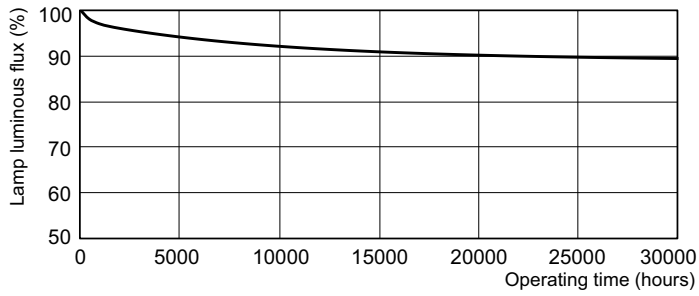

Dimensional drawing

Product	D (max)	A (max)	B (max)	B (min)	C (max)
MASTER TL-D Super 80	28 mm	589.8 mm	596.9 mm	594.5 mm	604 mm
18W/840 1SL/25					

TL-D 18W/840

Photometric data

Lightcolor /840

Lightcolor /840

MASTER TL-D Super 80

Lifetime

MASTER TL-D Super 80 Life Expectancy 3 h cycle

MASTER TL-D Super 80 Life Expectancy 12 h cycle

MASTER TL-D Super 80 Lumen Maintenance 3 h + 12 h cycle