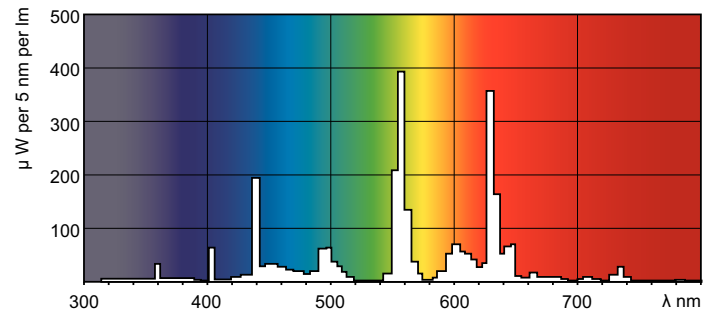

MASTER TL-D Super 80

MASTER TL-D Super 80 18W/840 1SL/25

The MASTER TL-D Super 80 lamp offers more lumens per watt and better color rendering than TL-D standard colors. Furthermore, it has a lower mercury content. The lamp can be operated in existing TL-D luminaires.

Product data

General Information	
Cap-Base	G13 [Medium Bi-Pin Fluorescent]
Life to 10% Failures (Nom)	12000 h
Life to 50% Failures (Nom)	15000 h
Life to 50% Failures Preheat (Nom)	20000 h
LSF 2000 h Rated	99 %
LSF 4000 h Rated	99 %
LSF 6000 h Rated	99 %
LSF 8000 h Rated	99 %
LSF 12000 h Rated	89 %
LSF 16000 h Rated	33 %
LSF 20000 h Rated	2 %
Light Technical	
Color Code	840 [CCT of 4000K]
Luminous Flux (Nom)	1350 lm
Luminous Flux (Rated) (Nom)	1350 lm
Color Designation	Cool White (CW)
Correlated Color Temperature (Nom)	4000 K
Luminous Efficacy (Rated) (Nom)	75 lm/W
Color Rendering Index (Nom)	>80
LLMF 2000 h Rated	96 %
LLMF 4000 h Rated	95 %
LLMF 6000 h Rated	94 %

Dimensional drawing

Product	D (max)	A (max)	B (max)	B (min)	C (max)
MASTER TL-D Super 80	28 mm	589.8 mm	596.9 mm	594.5 mm	604 mm
18W/840 1SL/25					

TL-D 18W/840

Photometric data

Lightcolor /840

Lightcolor /840

MASTER TL-D Super 80

Lifetime

MASTER TL-D Super 80 Life Expectancy 3 h cycle

MASTER TL-D Super 80 Life Expectancy 12 h cycle

MASTER TL-D Super 80 Lumen Maintenance 3 h + 12 h cycle