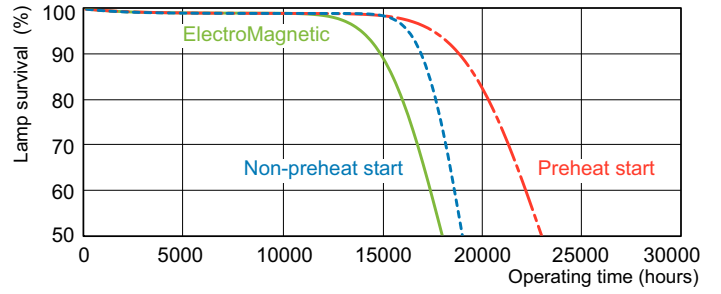

Dimensional drawing

Product	D (max)	A (max)	B (max)	B (min)	C (max)
MASTER TL-D Super 80	28 mm	589.8 mm	596.9 mm	594.5 mm	604 mm
18W/840 1SL/25					

TL-D 18W/840

Photometric data

Lightcolor /840

Lightcolor /840

MASTER TL-D Super 80

Lifetime

MASTER TL-D Super 80 Life Expectancy 3 h cycle

MASTER TL-D Super 80 Life Expectancy 12 h cycle

MASTER TL-D Super 80 Lumen Maintenance 3 h + 12 h cycle