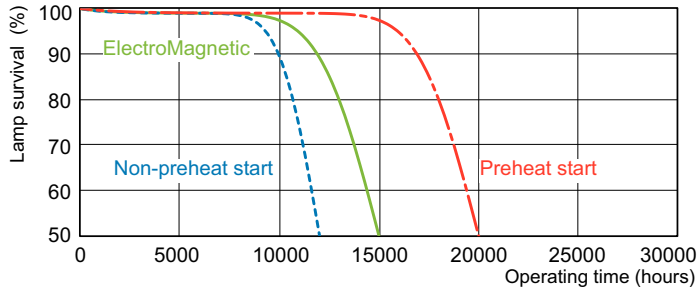

Dimensional drawing

Product	D (max)	A (max)	B (max)	B (min)	C (max)
MASTER TL-D Super 80	28 mm	589.8 mm	596.9 mm	594.5 mm	604 mm
18W/840 1SL/25					

TL-D 18W/840

Photometric data

Lightcolor /840

Lightcolor /840

MASTER TL-D Super 80

Lifetime

MASTER TL-D Super 80 Life Expectancy 3 h cycle

MASTER TL-D Super 80 Life Expectancy 12 h cycle

MASTER TL-D Super 80 Lumen Maintenance 3 h + 12 h cycle