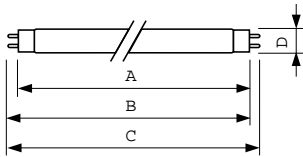

MASTER TL-D Super 80

Order code	927920084055
Numerator - Quantity Per Pack	1
Numerator - Packs per outer box	25
Material Nr. (12NC)	927920084055

Net Weight (Piece)	71.000 g
ILCOS Code	FD-18/40/1B-E-G13

Warnings and Safety

Dimensional drawing

Product	D (max)	A (max)	B (max)	B (min)	C (max)
MASTER TL-D Super 80	28 mm	589.8 mm	596.9 mm	594.5 mm	604 mm
18W/840 1SL/25					

TL-D 18W/840

Photometric data

Lightcolor /840

Lightcolor /840