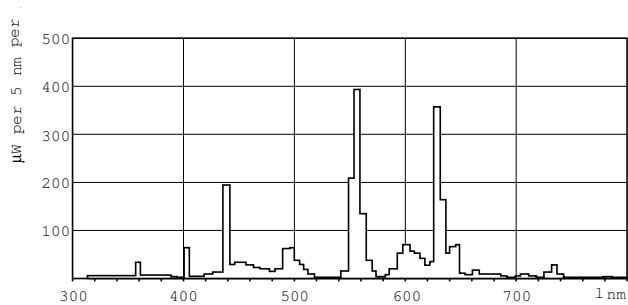

MASTER TL-D Super 80

MASTER TL-D Super 80 18W/840 1SL/25

The MASTER TL-D Super 80 lamp offers more lumens per watt and better color rendering than TL-D standard colors. Furthermore, it has a lower mercury content. The lamp can be operated in existing TL-D luminaires.

LLMF 8000 h Rated	93 %
LLMF 12000 h Rated	92 %
LLMF 16000 h Rated	91 %
LLMF 20000 h Rated	90 %
Operating and Electrical	
Power (Rated) (Nom)	18 W
Lamp Current (Nom)	0.360 A
Temperature	
Design Temperature (Nom)	25 °C
Controls and Dimming	
Dimmable	Yes
Approval and Application	
Energy Efficiency Label (EEL)	A
Mercury (Hg) Content (Nom)	2.0 mg
Energy Consumption kWh/1000 h	22 kWh
Product Data	
Full product code	871829124053200
Order product name	MASTER TL-D Super 80 18W/840 1SL/25
EAN/UPC - Product	8718291240532

Dimensional drawing

Product	D (max)	A (max)	B (max)	B (min)	C (max)
MASTER TL-D Super 80	28 mm	589.8 mm	596.9 mm	594.5 mm	604 mm
18W/840 1SL/25					

TL-D 18W/840

Photometric data

Lightcolor /840

Lightcolor /840